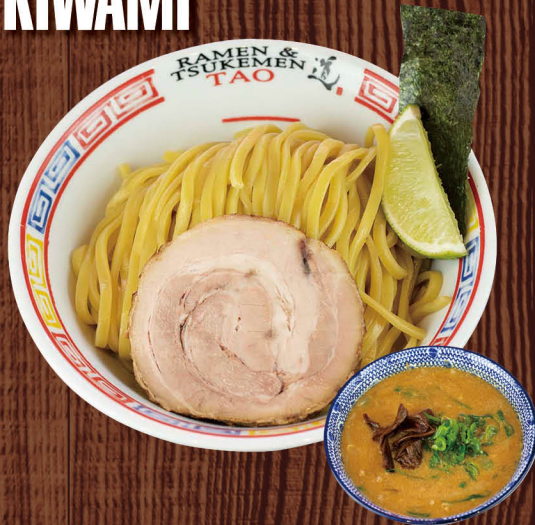

極

MISO TSUKEMEN

味噌つけ麺

KIWAMI

MISO TSUKEMEN
R $14.00
L $16.00