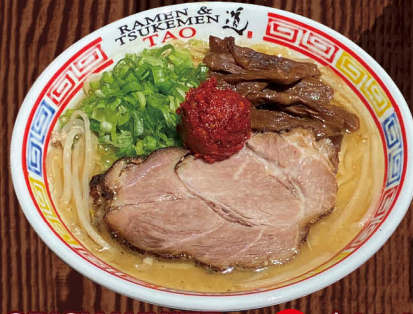

WHITE MISO RAMEN

白味噌ラーメン

SHIRO